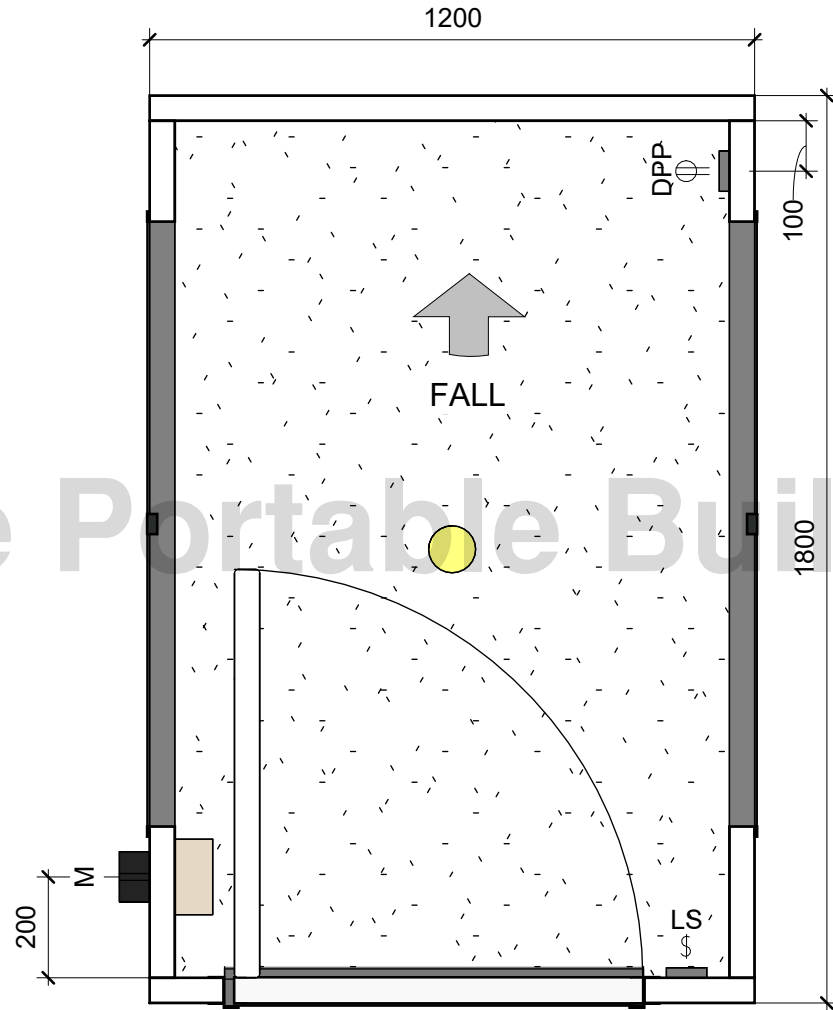

Castle Portable Buildings

Castle

Gatehouse

Floor Plan

Building Size
1.2x1.8

Date
6/06/2024
3:07:21 pm

Spec level
Non H1

HIRE / SALE

Building Number
C

Rep

Drawn by
Ellie

www.castleportablebuildings.co.nz

SHEET #

A101

Checked by
Evan

Scale
1 : 15