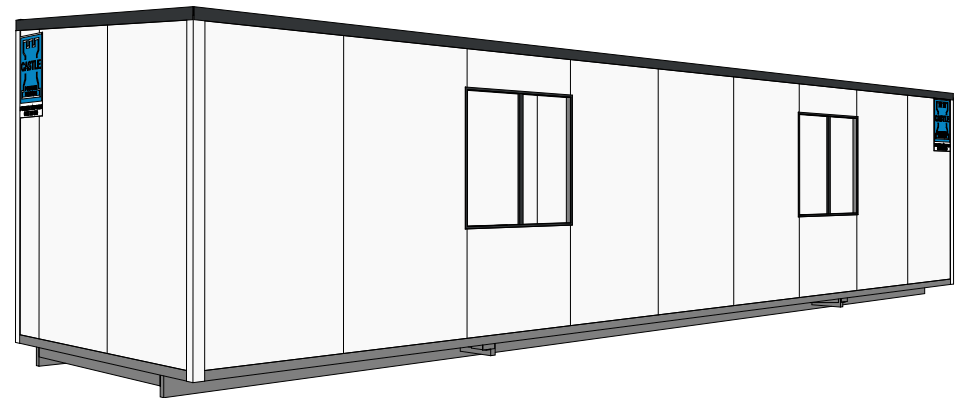

Castle

GPB

3D Views Front and Rear

Building Size
10.8x2.9

Date
29/05/2024
12:47:03 pm

Spec level
Non H1

Building Number
C

Rep
Drawn by
Ellie

Checked by
Evan

www.castleportablebuildings.co.nz

SHEET # **A104**

Scale