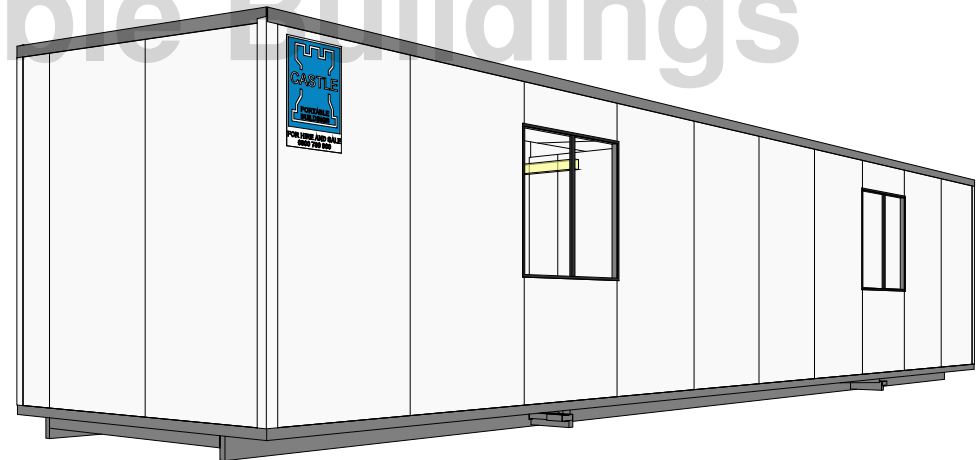

Castle

Combo 3
Lunchroom Office
Split

3D Views Front
and Rear

www.castleportablebuildings.co.nz

Building Size
12x2.9

Building Number
C

SHEET # **A104**

Date	6/06/2024 2:50:31 pm
Spec level	Non H1
Rep	-
Drawn by	Evan
Checked by	Ellie
Scale