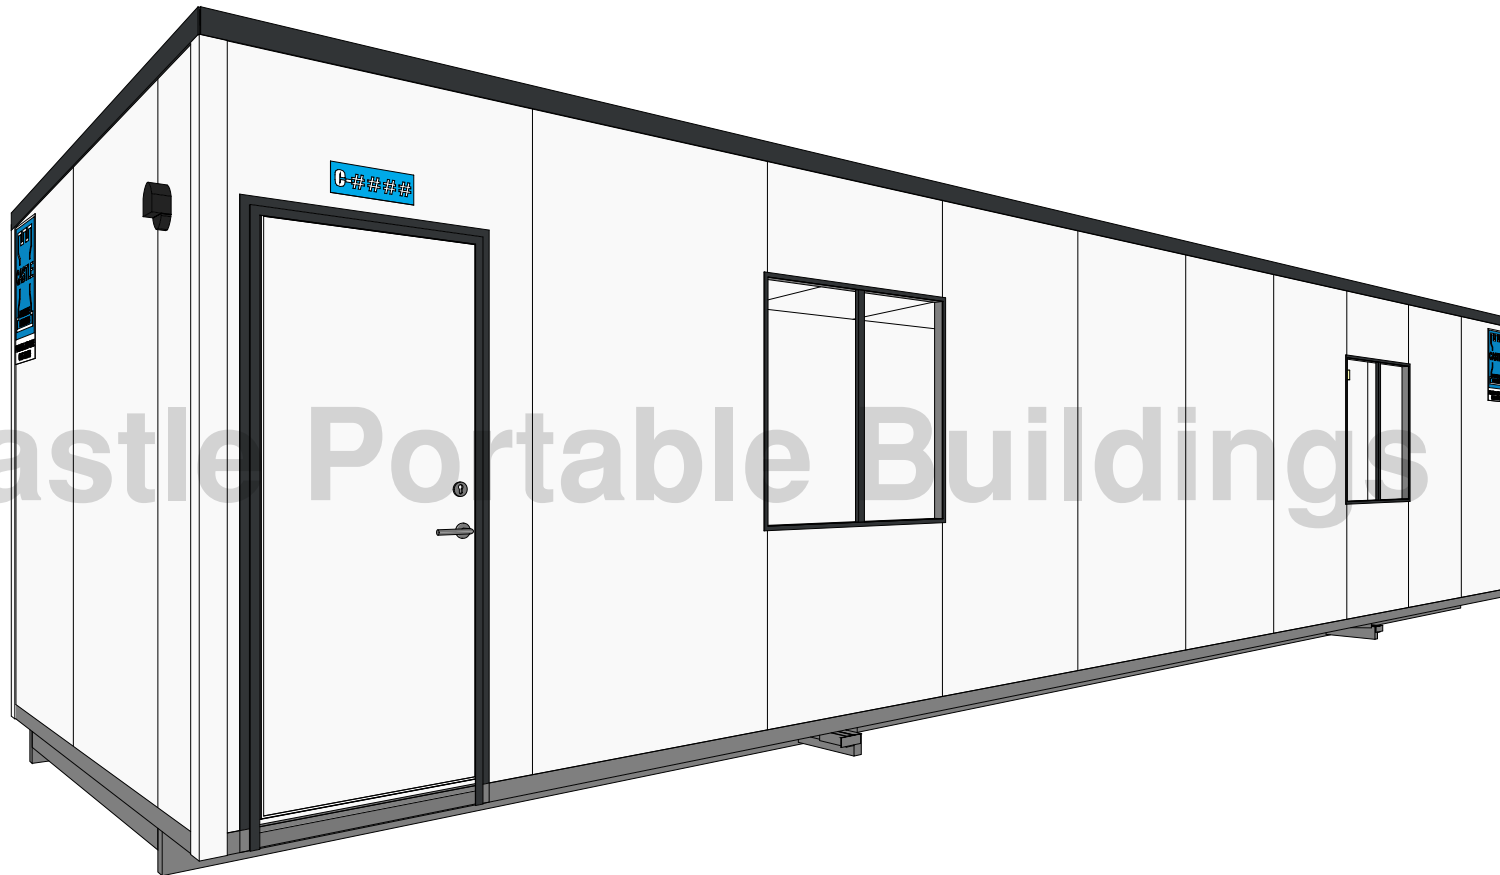

Castle

GPB

3D View Single

Building Size
12x2.9

Date
29/05/2024
12:47:35 pm

Spec level
Non H1

Building Number
C

Rep

Drawn by
Ellie

Checked by
Evan

www.castleportablebuildings.co.nz

SHEET #

A103

Scale