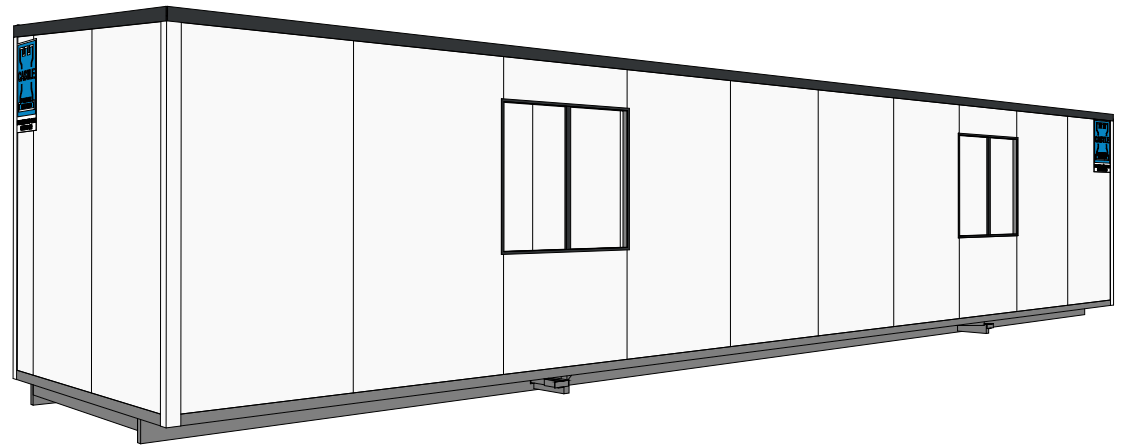

Castle

GPB

3D Views Front
and Rear

www.castleportablebuildings.co.nz

Building Size
12x2.9

Building Number
C

SHEET # **A104**

Date **29/05/2024**
12:47:36 pm

Spec level **Non H1**

Rep

Drawn by **Ellie**

Checked by **Evan**

Scale