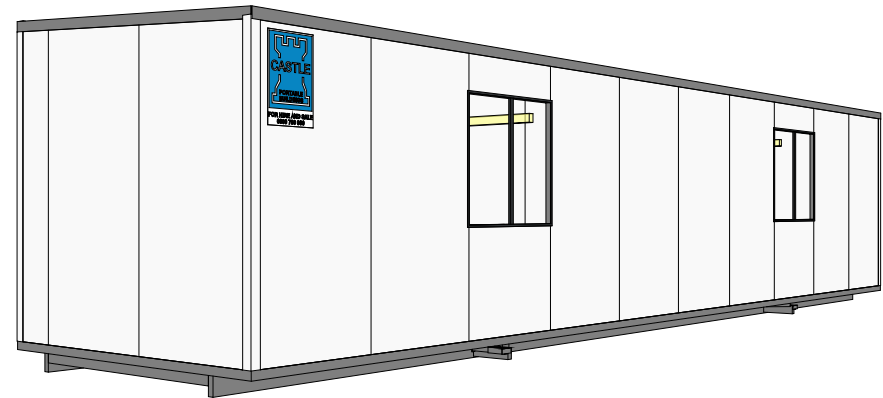

Castle

Lunchroom 5
36-Crew

3D Views Front
and Rear

www.castleportablebuildings.co.nz

Building Size
12x2.9

Building Number
C

SHEET # **A104**

Date **6/06/2024**
2:54:02 pm

Spec level **Non H1**

Rep **-**

Drawn by **Evan**

Checked by **Ellie**

Scale