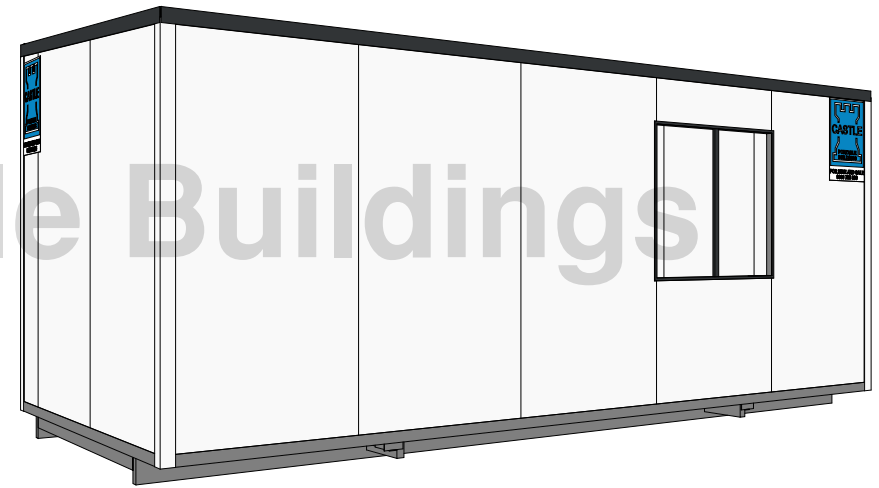

Castle

GPB

3D Views Front
and Rear

www.castleportablebuildings.co.nz

Building Size

6.0x2.9

Building Number

C

SHEET #

A104

Date 29/05/2024
11:34:24 am

Spec level Non H1

Rep

Drawn by Ellie

Checked by Evan

Scale