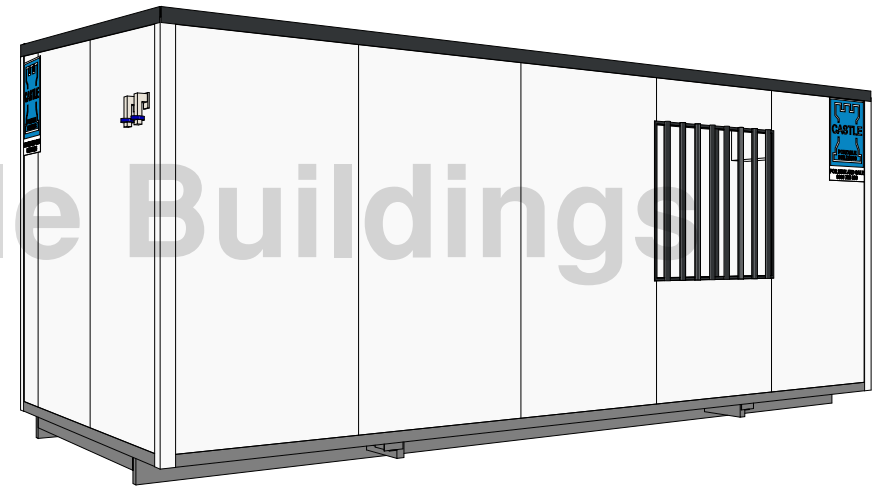

Castle

Solar GPB
Lunchroom

3D Views Front
and Rear

www.castleportablebuildings.co.nz

Building Size

6.0x2.9

Building Number

C

SHEET #

A104

Date 29/05/2024
1:59:02 pm

Spec level Non H1

Rep

Drawn by Ellie

Checked by Evan

Scale