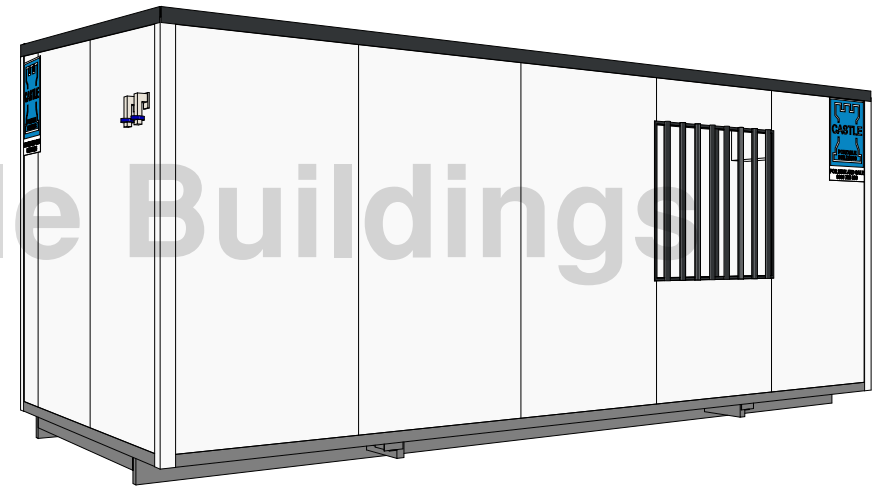

Castle

Solar GPB Office

3D Views Front
and Rear

www.castleportablebuildings.co.nz

Building Size

6.0x2.9

Building Number

C

SHEET #

A104

Date 29/05/2024
1:58:23 pm

Spec level Non H1

Rep

Drawn by Ellie

Checked by Evan

Scale