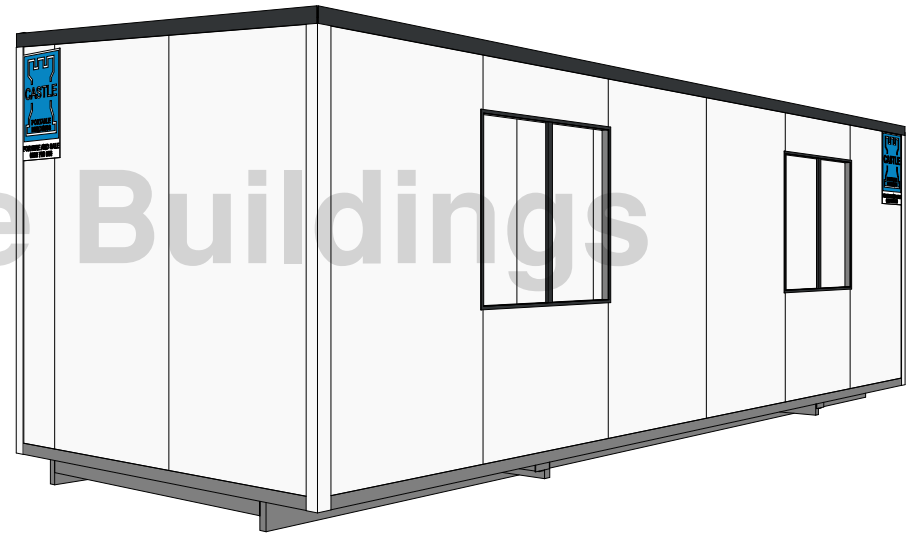

Castle

GPB

3D Views Front
and Rear

www.castleportablebuildings.co.nz

Building Size

7.2x2.9

Building Number

C

SHEET #

A104

Date 29/05/2024
11:35:07 am

Spec level Non H1

Rep

Drawn by Ellie

Checked by Evan

Scale