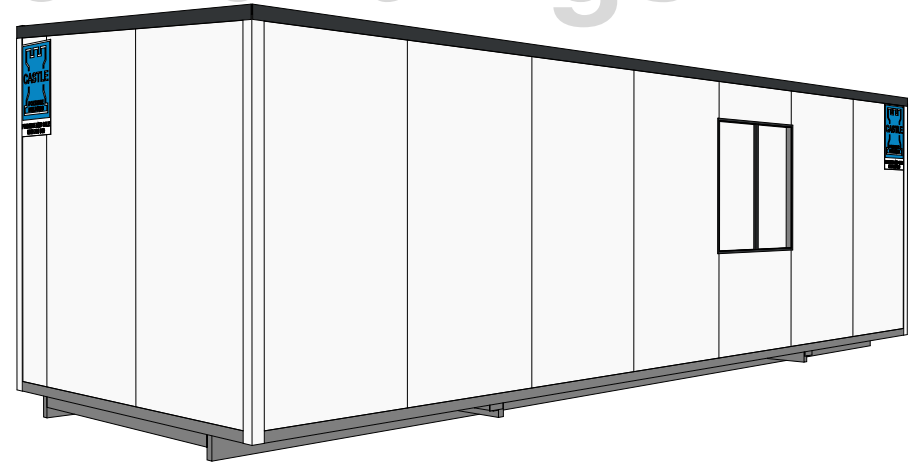

Castle Portable Buildings

Castle

GPB

3D Views Front and Rear

www.castleportablebuildings.co.nz

Building Size

8.4x2.9

Building Number

C

SHEET #

A104

Date 29/05/2024
11:35:43 am

Spec level Non H1

Rep

Drawn by Ellie

Checked by Evan

Scale