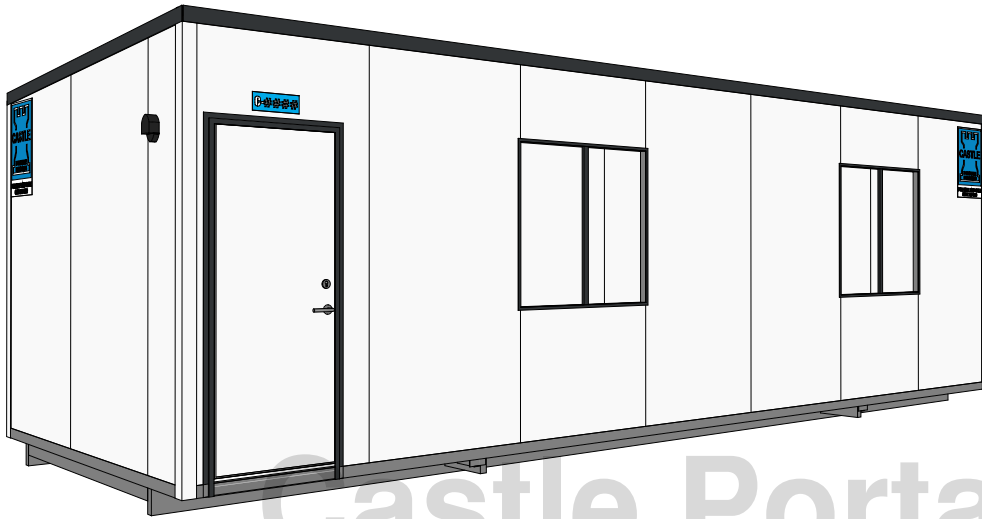

Castle Portable Buildings

Castle

GPB

3D Views Front and Rear

www.castleportablebuildings.co.nz

Building Size

8.4x2.9

Building Number

C

SHEET #

A104

Date 29/05/2024
11:35:43 am

Spec level Non H1

Rep

Drawn by Ellie

Checked by Evan

Scale