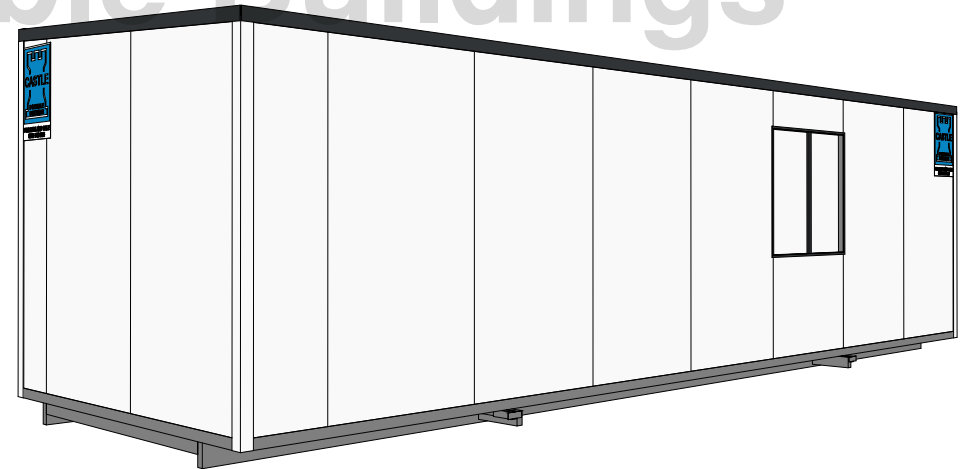

Castle Portable Buildings

Castle

GPB

3D Views Front
and Rear

www.castleportablebuildings.co.nz

Building Size

9.0x2.9

Building Number

C

SHEET #

A104

Date 29/05/2024
12:46:24 pm

Spec level Non H1

Rep

Drawn by Ellie

Checked by Evan

Scale