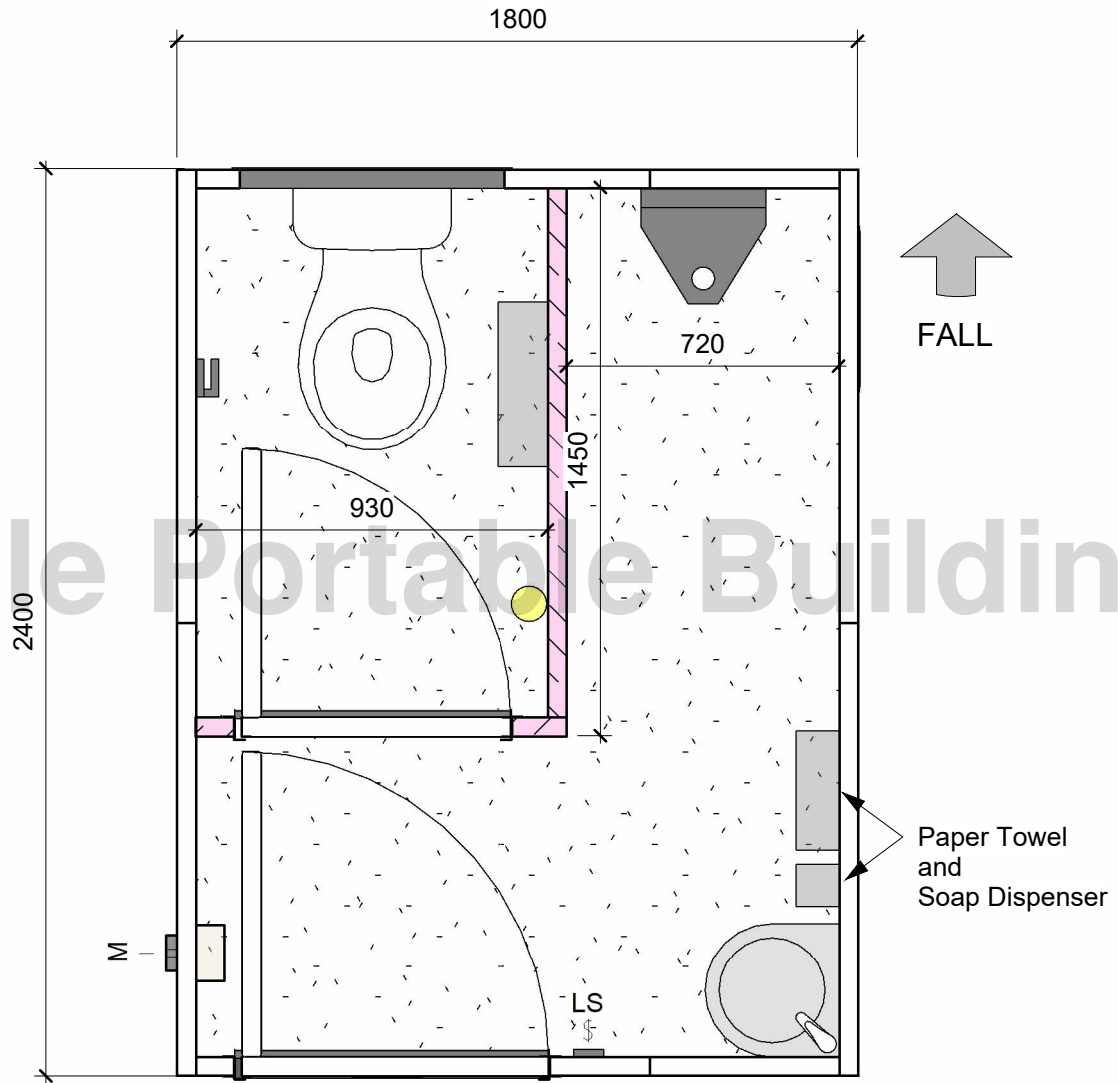

Castle Portable Buildings

Castle

Unit 3 Single Pan + Urinal Ablution

Floor Plan

HIRE / SALE

www.castleportablebuildings.co.nz

Building Size
2.4x1.8

Building Number
C

SHEET #

A101

Date	29/05/2024 2:22:58 pm
Spec level	Non H1
Rep	-
Drawn by	Evan
Checked by	Ellie
Scale	1 : 20